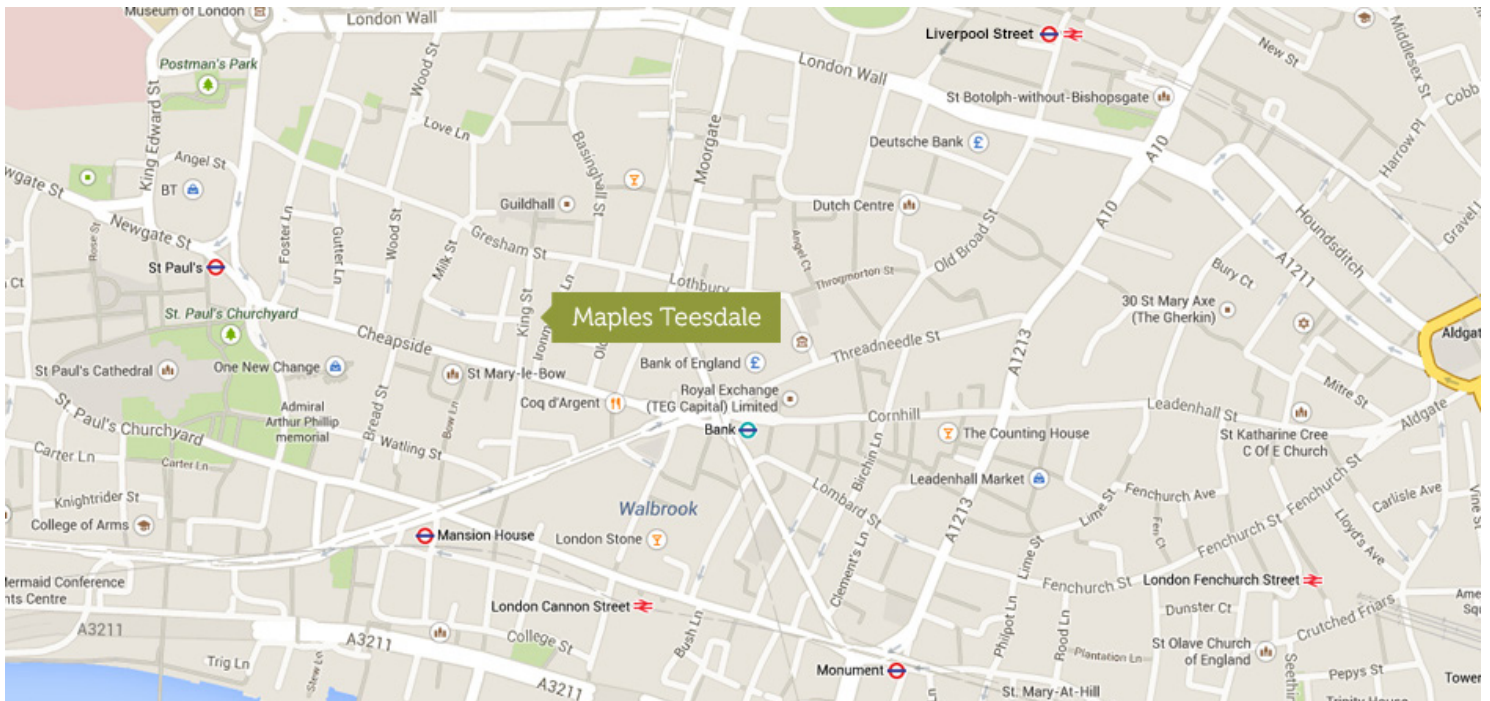

maples teesdale

Contact us

30 King Street London EC2V 8EE

T: +44 (0)20 7600 3800

F: +44 (0)20 3465 4400

DX 138754 Cheapside

E: enq@maplesteesdale.co.uk

Train and tube connections

Tube

The nearest tube station is Bank and the offices are also within walking distance of St Paul's and Mansion House.

Mainline stations

The offices are a few minutes walk from Cannon Street and Liverpool Street.